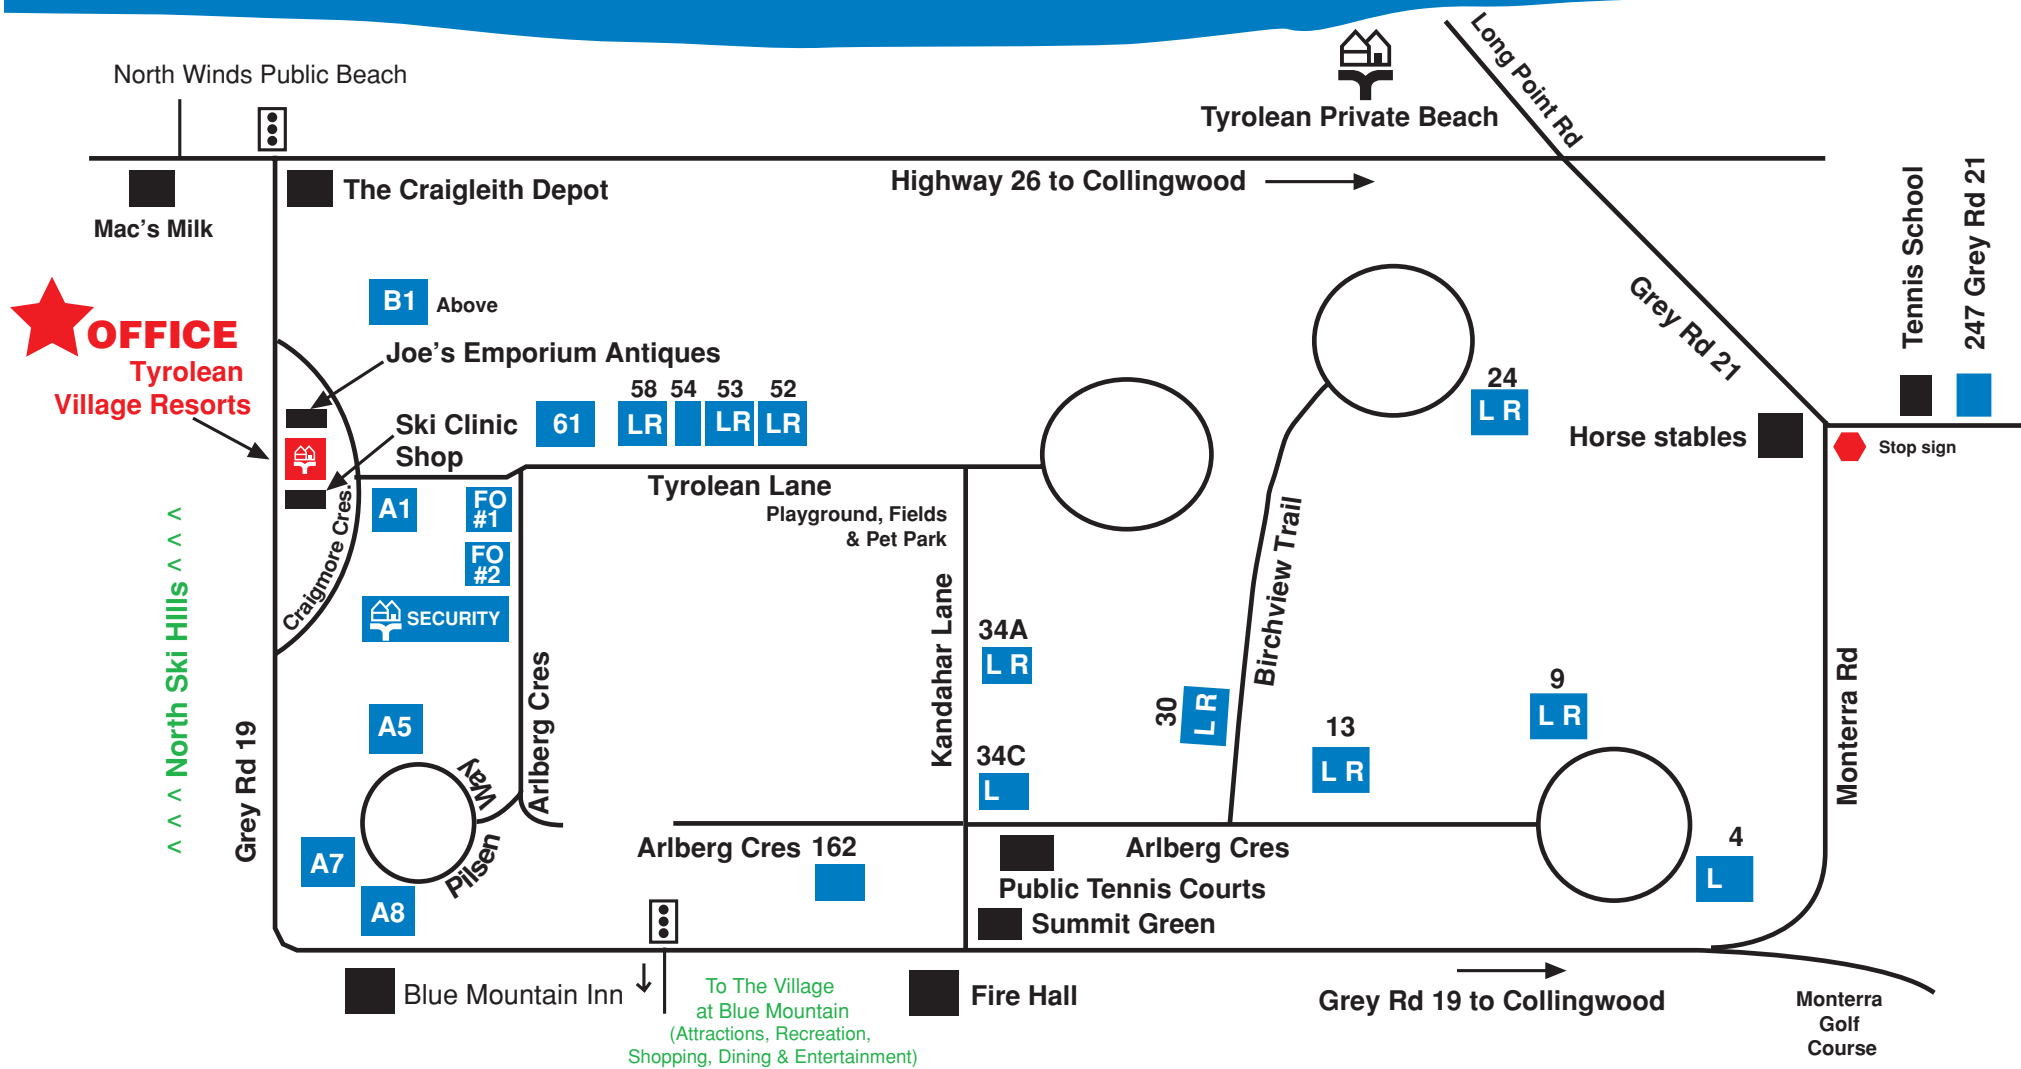

Georgian Bay

CHALET #'S ARE LOCATED ON THE BLUE SIGN ON THE BUILDING • 911 #'S ARE LOCATED ON THE GREEN SIGN AT THE END OF DRIVEWAY

Chalet#	911#
Office	796455
B1	796455
F.O. #1/F.O. #2	120
61	127
A1	112
A5	105

Chalet#	911#
A7	109
A8	106
58L	133
58R	135

Chalet#	911#
54	143
53L	145
53R	147
52L	149

Chalet#	911#
52R	151
34AL	143
34AR	141
34CL	173
24L	157
24R	155

Chalet#	911#
30L	116
30R	118
13L	197
13R	199

Chalet#	911#
9L	215
9R	217
4L	216
162	162
247	247