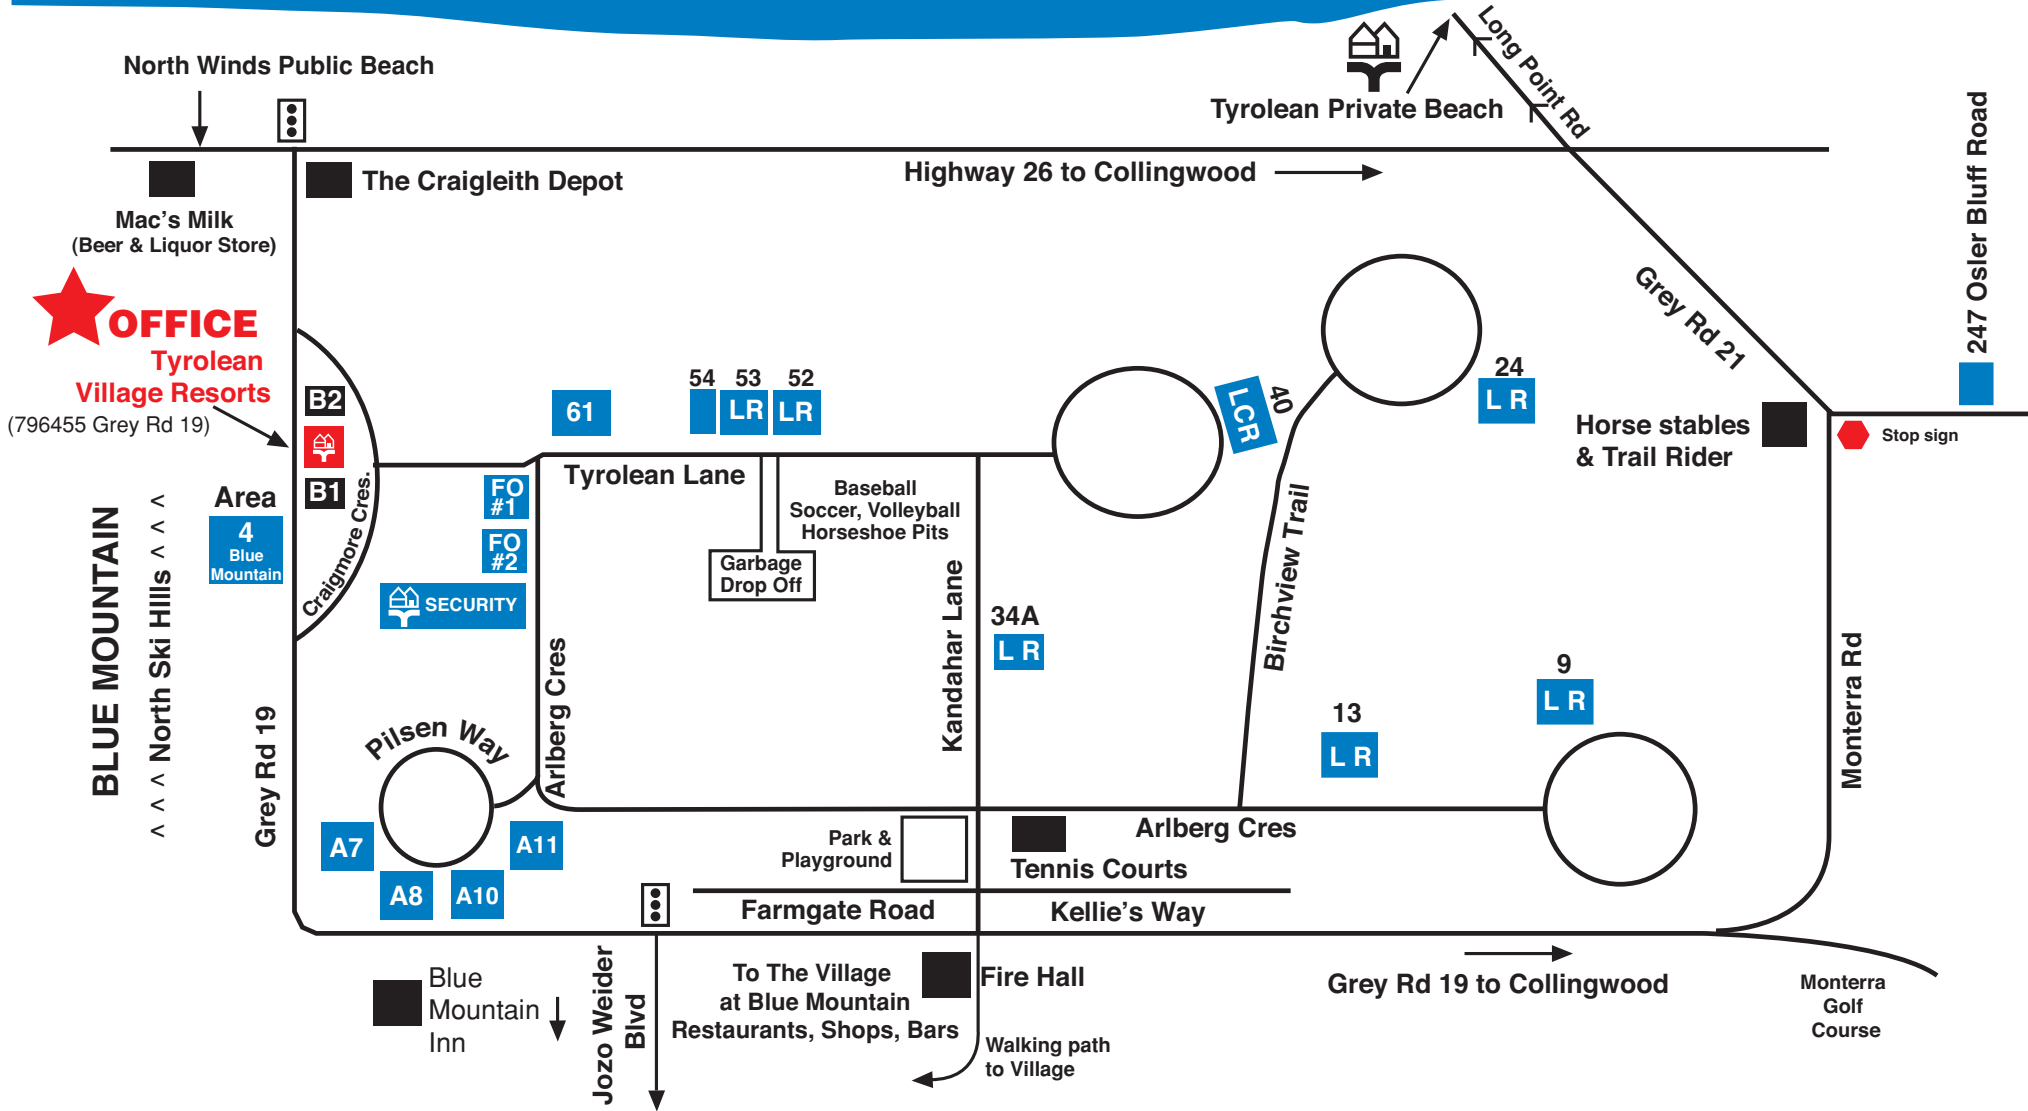

Georgian Bay

CHALET #'S ARE LOCATED ON THE BLUE SIGN ON THE BUILDING • 911 #'S ARE LOCATED ON THE GREEN SIGN AT THE END OF DRIVEWAY

Chalet#	911#
Office	796455
B1/B2	796455
F.O. #1/F.O. #2	120
61	127
A10	102
A11	100

Chalet#	911#
A7	109
A8	106
40L	195
40C	195
40R	195

Chalet#	911#
54	143
53L	145
53R	147
52L	149

Chalet#	911#
52R	151
34AL	143
34AR	141
24L	157
24R	155

Chalet#	911#
13L	197
13R	199

Chalet#	911#
9L	215
9R	217
162	162
247	247