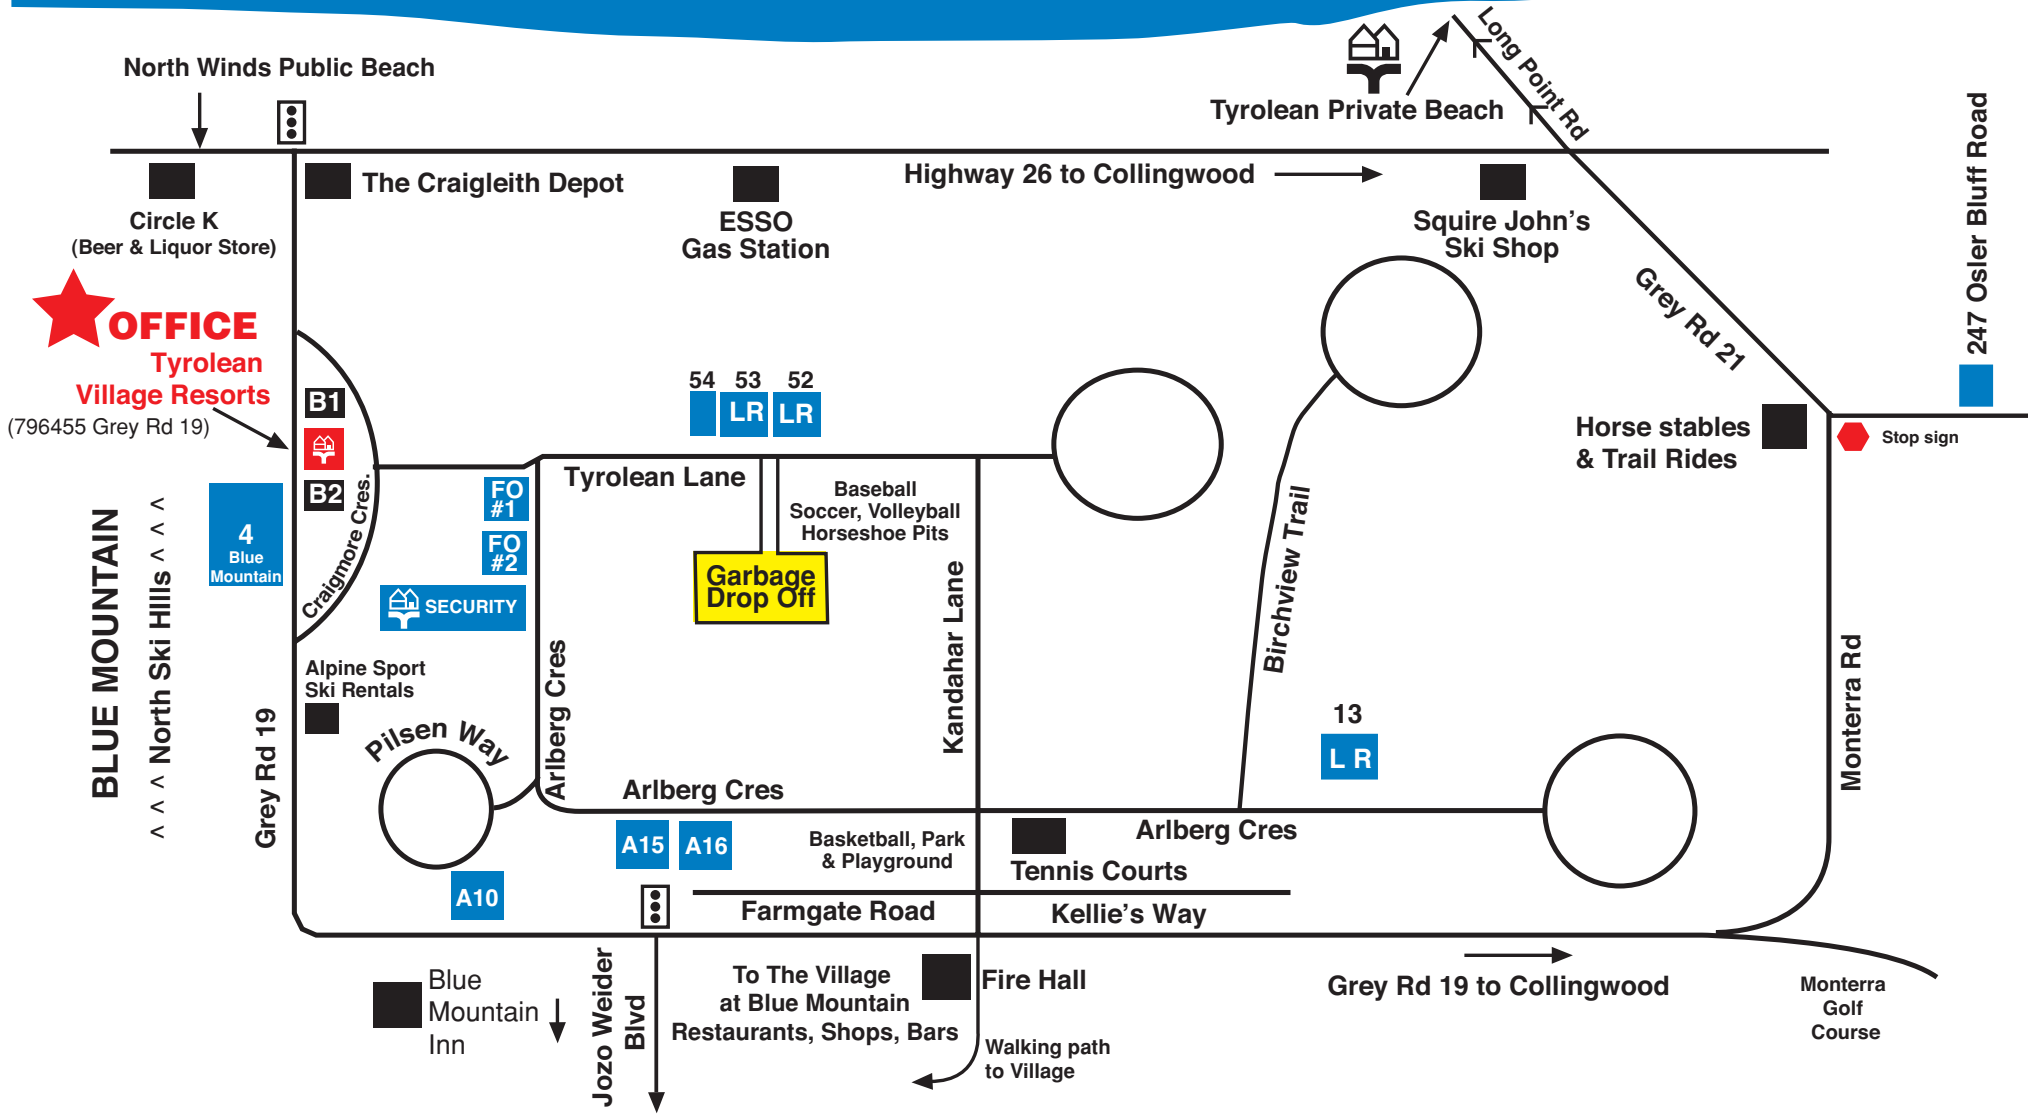

Georgian Bay

CHALET #'S ARE LOCATED ON THE BLUE SIGN ON THE BUILDING • 911 #'S ARE LOCATED ON THE GREEN SIGN AT THE END OF DRIVEWAY

Chalet#	911#
Office	796455
B1	796455
B2	796455
F.O. #1	120
F.O. #2	120

Chalet#	911#
A10	102
A15	130
A16	132

Chalet#	911#
54	143
53L	145
53R	147
52L	149

Chalet#	911#
52R	151

Chalet#	911#
13L	197
13R	199

Chalet#	911#
247	247