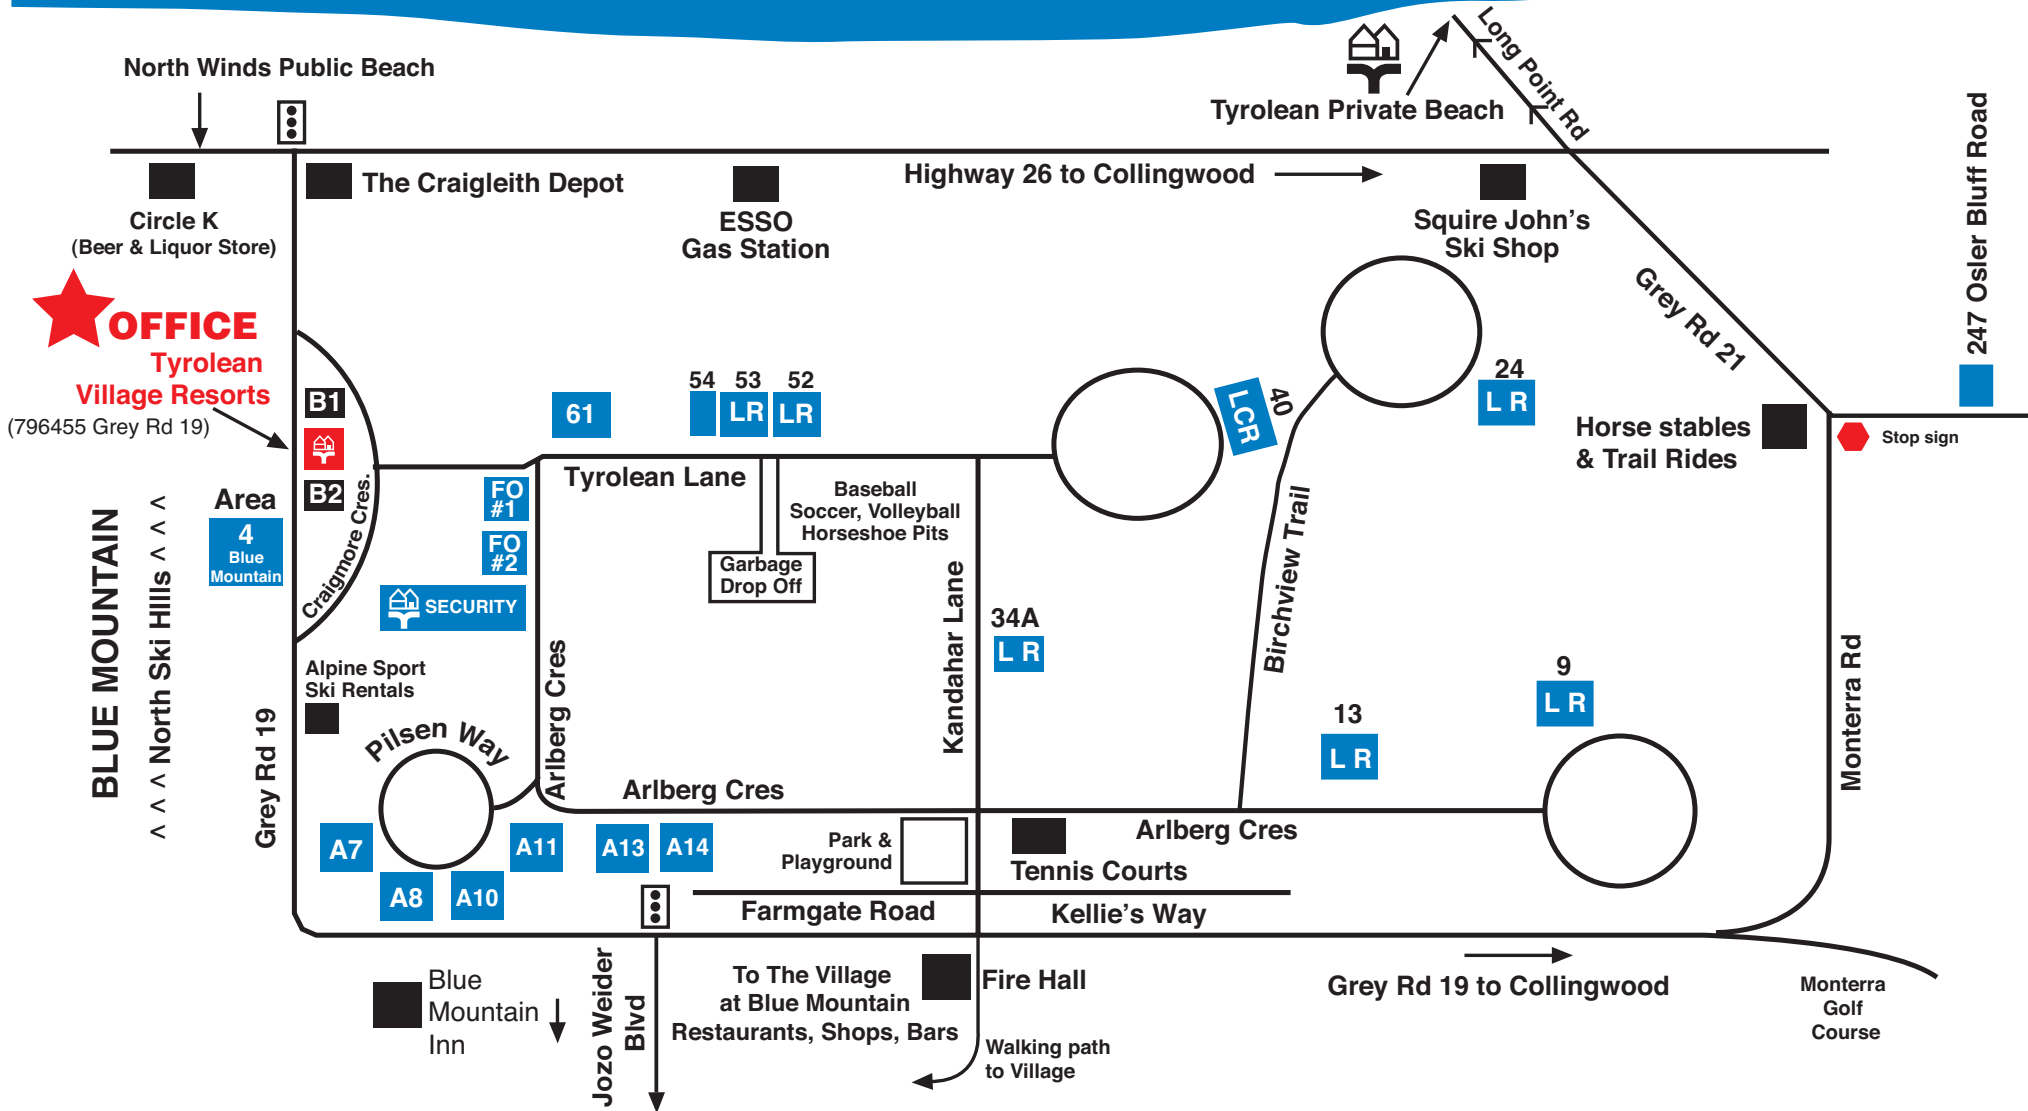

Georgian Bay

CHALET #'S ARE LOCATED ON THE BLUE SIGN ON THE BUILDING • 911 #'S ARE LOCATED ON THE GREEN SIGN AT THE END OF DRIVEWAY

Chalet#	911#
Office	796455
B1/B2	796455
F.O. #1/F.O. #2	120
61	127
A10	102
A11	100
A13	126

Chalet#	911#
A7	109
A8	106
40L	195
40C	195
40R	195
A14	128

Chalet#	911#
54	143
53L	145
53R	147
52L	149

Chalet#	911#
52R	151
34AL	143
34AR	141
24L	157
24R	155

Chalet#	911#
13L	197
13R	199

Chalet#	911#
9L	215
9R	217
247	247